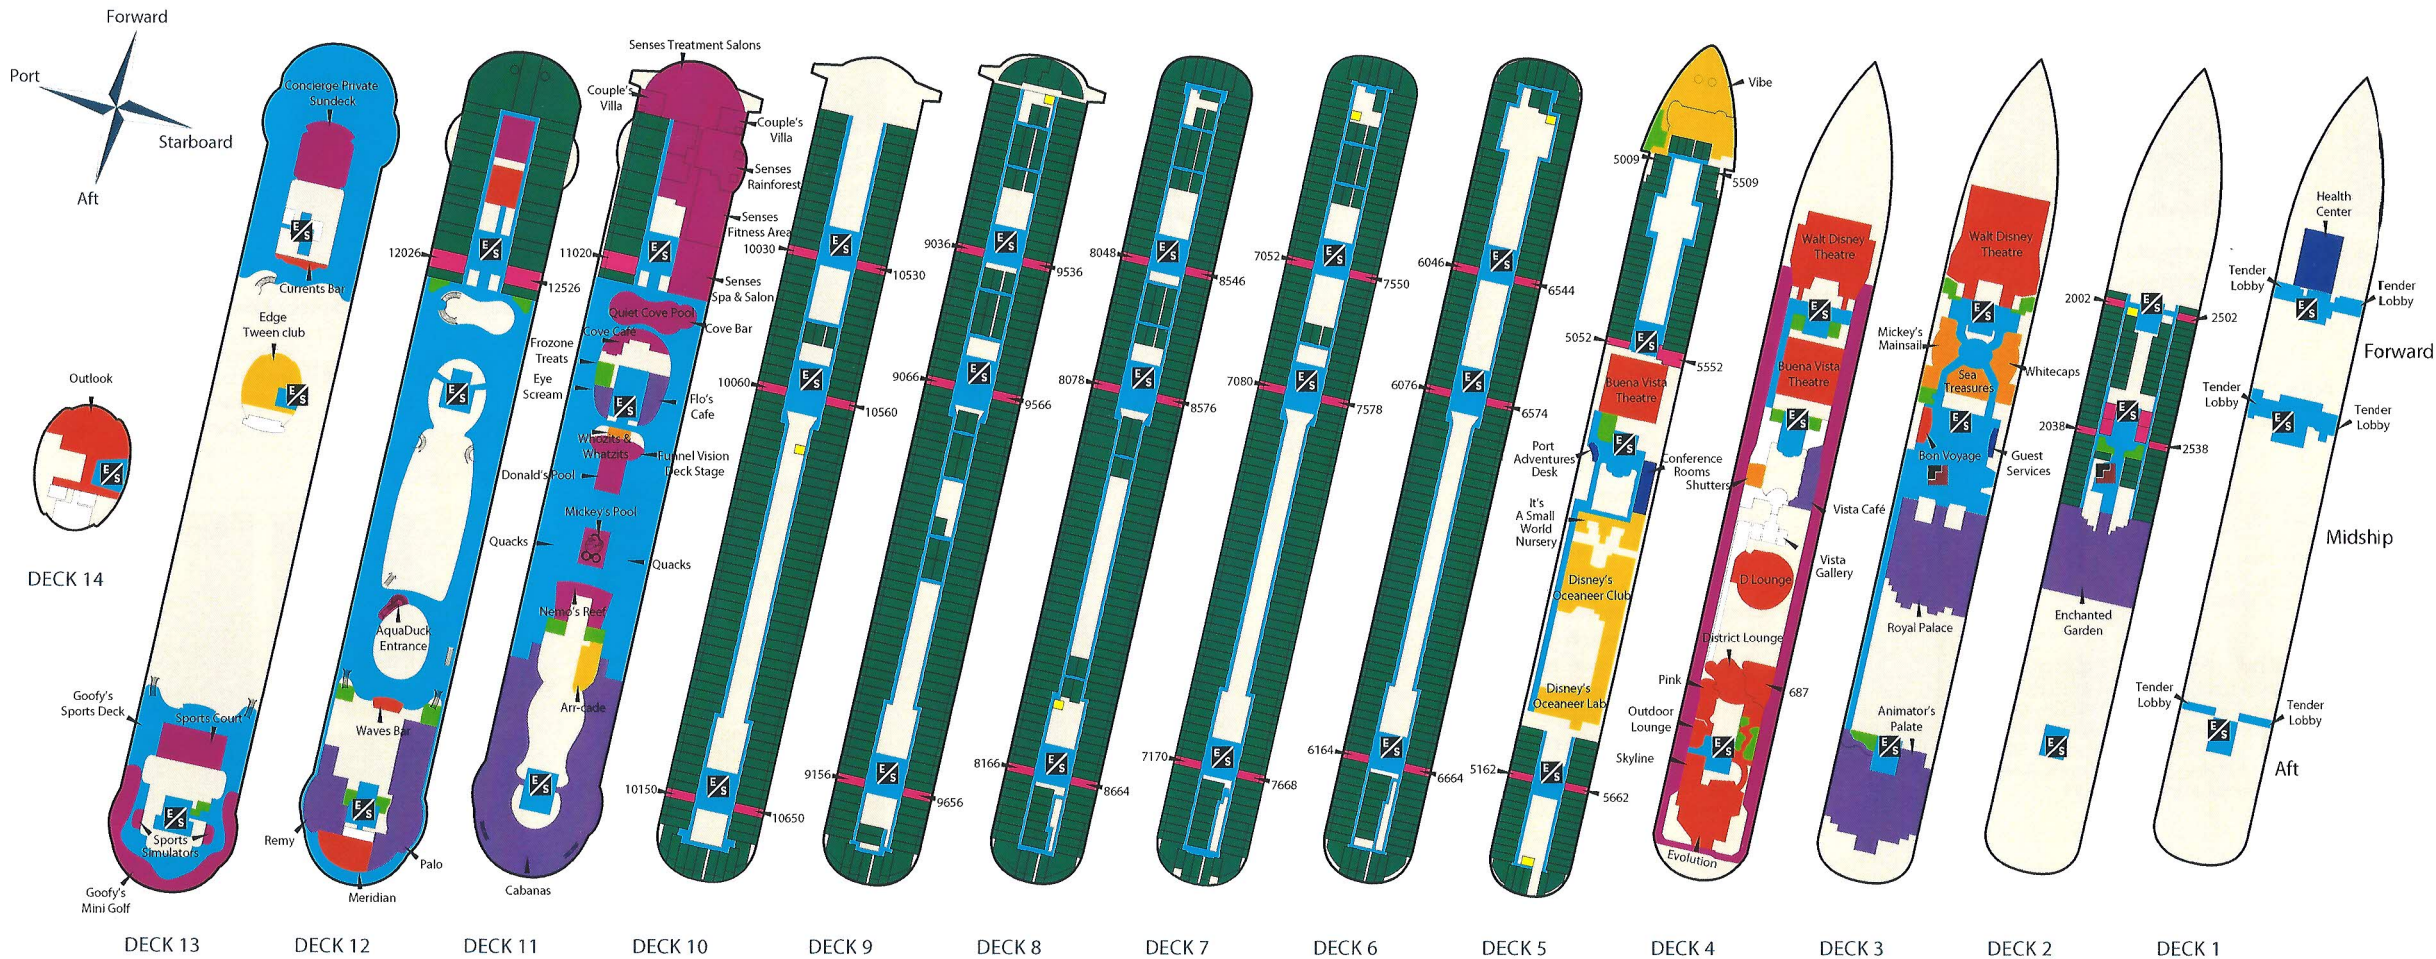

DISNEY DREAM™ SHIP MAP

SHIP INFORMATION

Overall length 1,115 feet
 Gross Tonnage 130,000
 Ships Registry The Bahamas
 Home Port Port Canaveral
 1,250 Staterooms

For your convenience, rooms near the elevator have been highlighted. ODD number rooms face the EVEN numbered rooms. All rooms run in consecutive order.

- Children and Tween
- Entertainment: Nightlife and Lounges
- Food & Beverage
- Merchandise
- Non-Guest Areas

- Recreation
- Restrooms
- Services
- Staterooms
- Walkways

- Accessible
- E/S Elevator/Stairs
- Stairs
- Guest Laundry